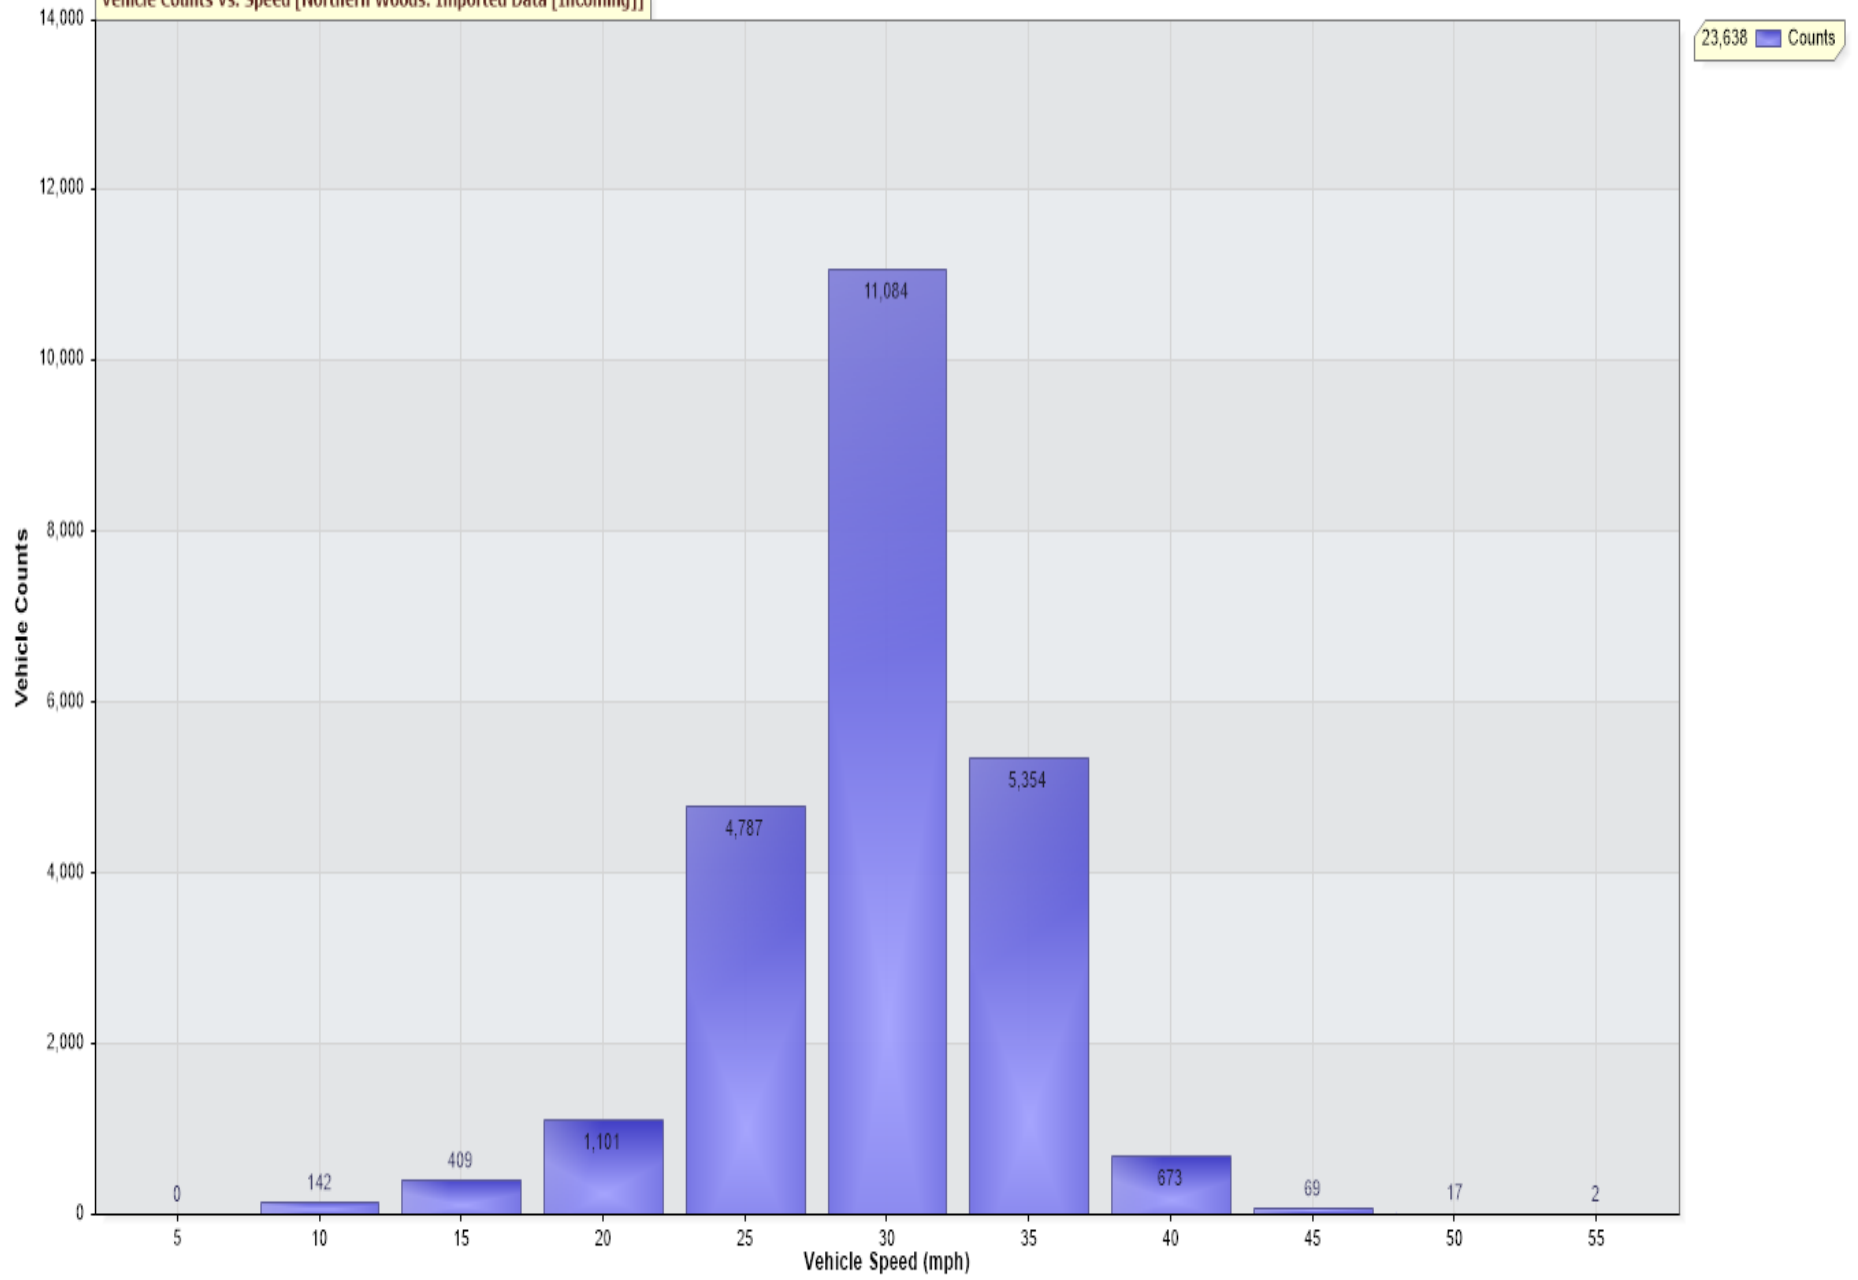

Vehicle Counts Vs. Speed [Northern Woods: Imported Data [Incoming]]

Project: Northern Woods
Location: Northern Woods Traffic Flow South

Select Display Data

☒ Show Counts ☐ Show Avg. Speeds ☐ Show 85pct Speeds

Select Month:

July

Hour	Monday	Tuesday	Wednesday	Thursday	Friday	Saturday	Sunday	Week Day Avg	Weekend Avg	Week Day 85% Avg Speed
0 - 1	6	15	17	14	23	36	33	15	34.5	33.5
1 - 2	3	3	6	5	7	18	28	4.8	23	32.7
2 - 3	0	1	2	7	3	9	11	2.6	10	31.3
3 - 4	2	0	2	1	5	5	7	2	6	31.3
4 - 5	4	6	3	3	8	3	2	4.8	2.5	32.3
5 - 6	14	13	16	17	14	11	4	14.8	7.5	31.2
6 - 7	45	41	41	36	36	21	20	39.8	20.5	33.5
7 - 8	196	204	186	175	209	76	32	194	54	33.3
8 - 9	433	451	413	317	382	121	60	399.2	90.5	32.4
9 - 10	181	219	217	217	216	175	126	210	150.5	32.3
10 - 11	204	209	201	191	207	212	169	202.4	190.5	32.3
11 - 12	197	217	229	209	228	257	209	216	233	32
12 - 13	226	207	265	222	237	246	230	231.4	238	32.8
13 - 14	185	227	252	236	260	225	180	232	202.5	32.3
14 - 15	218	208	225	256	236	233	175	228.6	204	32.5
15 - 16	282	264	240	219	354	217	160	271.8	188.5	31.5
16 - 17	260	299	267	271	347	193	150	288.8	171.5	32.4
17 - 18	351	332	315	339	316	189	184	330.6	186.5	32.4
18 - 19	269	301	274	301	262	176	127	281.4	151.5	32.5
19 - 20	212	231	236	233	198	151	119	222	135	32.5
20 - 21	141	150	140	144	127	82	87	140.4	84.5	31.6
21 - 22	87	111	95	88	79	54	60	92	57	32.2
22 - 23	61	55	65	62	69	76	24	62.4	50	32.2
23 - 24	21	26	28	26	43	61	16	28.8	38.5	31.3
Totals	3598	3790	3735	3589	3866	2847	2213